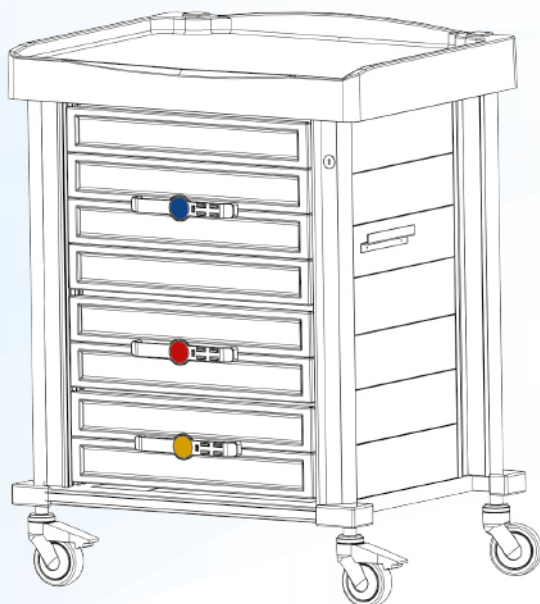

M 1412

Due cassetti scorrevoli su guide
Un cassettone scorrevole su guide per carrelle A4
Tasca posteriore
Pianetto estraibile porta PC
Dimensioni mm 670x600x1020 h

*Two drawers that slide on runners
One chest of drawers for A4 paper trays that slides on runners
Back pocket
Pull-out PC support shelf
Dimensions 670x600x1020 h mm*