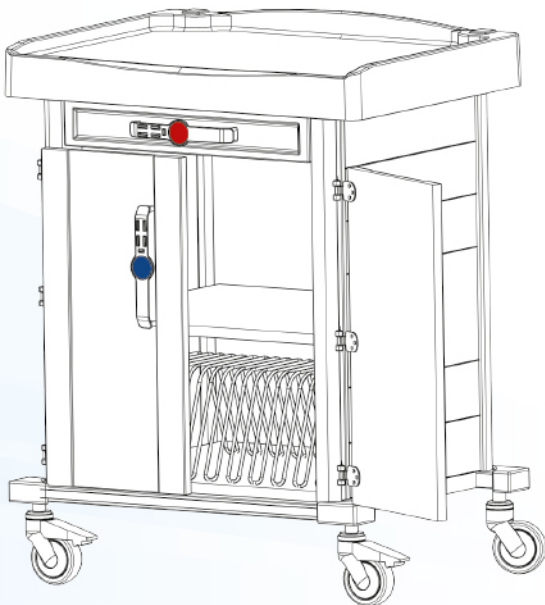

*Swing doors with aluminium trim and lock
 Back pocket
 Pull-out PC support shelf
 Dimensions 670x600x1090 h mm*

M 1402

Due cassettoni scorrevoli su guide per cartelle A4
 22 vani portacontenitori
 Tasca laterale
 Pianetto estraibile porta PC
 Dimensioni mm 670x600x1020 h

*Two chests of drawers for A4 paper trays that slide on runners
 22 drawer trays
 Side pocket
 Pull-out PC support shelf
 Dimensions 670x600x1020 h mm*

M 1403

Un cassettone e un cassetto scorrevoli su guide
 Tasca laterale
 Pianetto estraibile porta PC
 Dimensioni mm 670x600x1020 h

*One chest of drawers and one drawer that slide on runners
 Side pocket
 Pull-out PC support shelf
 Dimensions 670x600x1020 h mm*

M 1408

Antine girevoli con bordi in alluminio con serratura
 Tasca posteriore
 Pianetto estraibile porta PC
 34 vani portacontenitori
 Dimensioni mm 1050x600x1090 h

*Swing doors with aluminium trim and lock
 Back pocket
 Pull-out PC support shelf
 34 drawer trays
 Dimensions 1050x600x1090 h mm*

M 1410

Un cassetto scorrevole su guide
 Antine girevoli con bordi in alluminio con serratura
 Tasca posteriore
 Pianetto estraibile porta PC
 11 vani portacontenitori
 Dimensioni mm 670x600x1020 h