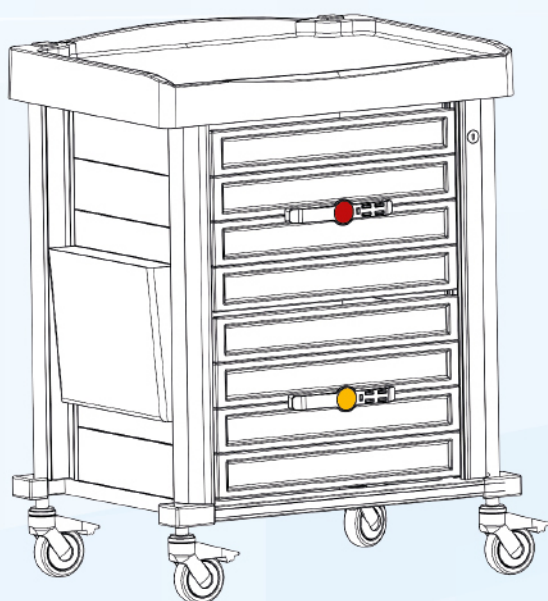

Tasca laterale
Piano porta PC

*Side pocket
PC support shelf*

Antina girevole
Apertura totale
Tasca sul retro

*Swing door
Total aperture
Back pocket*

SIGMA

M 1401

Antine girevoli con bordi in alluminio con serratura
 Tasca posteriore
 Pianetto estraibile porta PC
 Dimensioni mm 670x600x1090 h

*Swing doors with aluminium trim and lock
 Back pocket
 Pull-out PC support shelf
 Dimensions 670x600x1090 h mm*

M 1402

Due cassettoni scorrevoli su guide per cartelle A4
 22 vani portacontenitori
 Tasca laterale
 Pianetto estraibile porta PC
 Dimensioni mm 670x600x1020 h

*Two chests of drawers for A4 paper trays that slide on runners
 22 drawer trays
 Side pocket
 Pull-out PC support shelf
 Dimensions 670x600x1020 h mm*

M 1403

Un cassettone e un cassetto scorrevoli su guide
 Tasca laterale
 Pianetto estraibile porta PC
 Dimensioni mm 670x600x1020 h

*One chest of drawers and one drawer that slide on runners
 Side pocket
 Pull-out PC support shelf
 Dimensions 670x600x1020 h mm*

M 1408

Antine girevoli con bordi in alluminio con serratura
 Tasca posteriore
 Pianetto estraibile porta PC
 34 vani portacontenitori
 Dimensioni mm 1050x600x1090 h