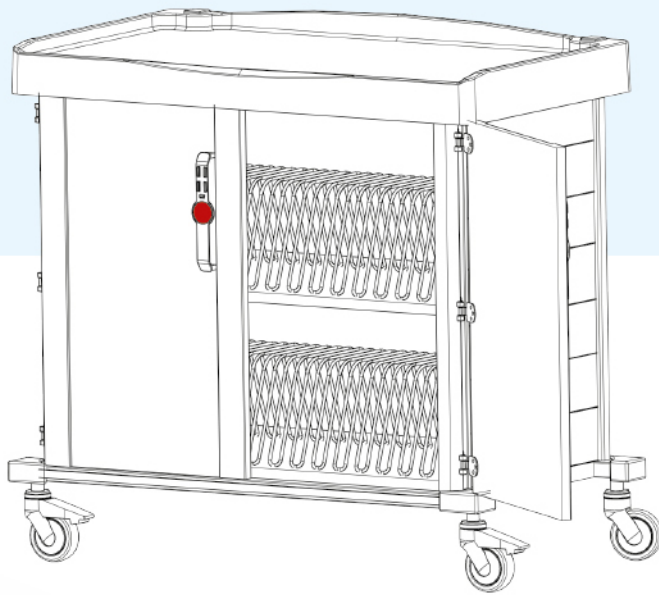

Tasca laterale
Piano porta PC

*Side pocket
PC support shelf*

Antina girevole
Apertura totale
Tasca sul retro

*Swing door
Total aperture
Back pocket*

SIGMA

M 1401

Antine girevoli con bordi in alluminio con serratura
 Tasca posteriore
 Pianetto estraibile porta PC
 Dimensioni mm 670x600x1090 h

*Swing doors with aluminium trim and lock
 Back pocket
 Pull-out PC support shelf
 Dimensions 670x600x1090 h mm*

M 1402

Due cassettoni scorrevoli su guide per cartelle A4
 22 vani portacontenitori
 Tasca laterale
 Pianetto estraibile porta PC
 Dimensioni mm 670x600x1020 h

*Two chests of drawers for A4 paper trays that slide on runners
 22 drawer trays
 Side pocket
 Pull-out PC support shelf
 Dimensions 670x600x1020 h mm*

M 1403

Un cassettone e un cassetto scorrevoli su guide
 Tasca laterale
 Pianetto estraibile porta PC
 Dimensioni mm 670x600x1020 h

*One chest of drawers and one drawer that slide on runners
 Side pocket
 Pull-out PC support shelf
 Dimensions 670x600x1020 h mm*

M 1408

Antine girevoli con bordi in alluminio con serratura
 Tasca posteriore
 Pianetto estraibile porta PC
 34 vani portacontenitori
 Dimensioni mm 1050x600x1090 h